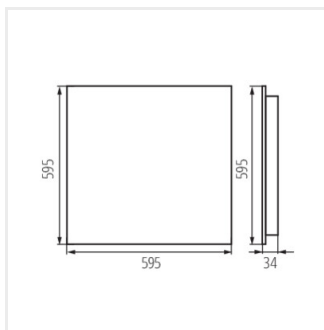

KIENO DALI LED P1D

Kancelárske vstavané LED svietidlo

KNDU-P1D