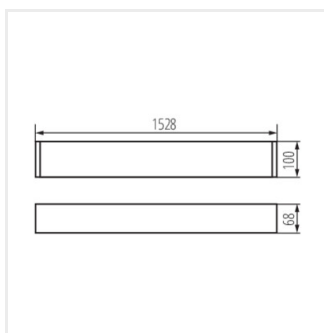

AMPLINE 4LED

Lineárne svietidlo pre LED trubice T8

AMPLINE 4LED 1-150-W

AMPLINE 4LED 2-150-W

AMPLINE 4LED ENDCAP-W

AMPLINE 4LED FIX-W

AMPLINE 4LED

AMPLINE 4LED ENDCAP-W