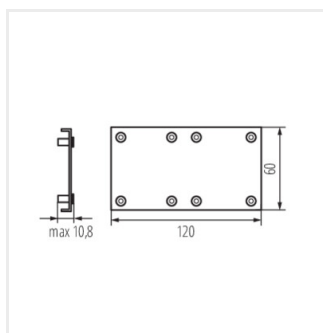

AMPLINE 4LED

Lineárne svietidlo pre LED trubice T8

AMPLINE 4LED 1-150-W

AMPLINE 4LED 2-150-W

AMPLINE 4LED ENDCAP-W

AMPLINE 4LED FIX-W

AMPLINE 4LED

AMPLINE 4LED ENDCAP-W