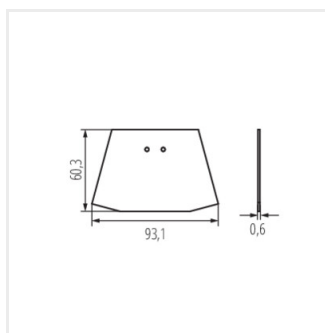

AMPLINE 4LED

Lineárne svietidlo pre LED trubice T8

AMPLINE 4LED 1-150-W

AMPLINE 4LED 2-150-W

AMPLINE 4LED ENDCAP-W

AMPLINE 4LED FIX-W

AMPLINE 4LED

AMPLINE 4LED ENDCAP-W