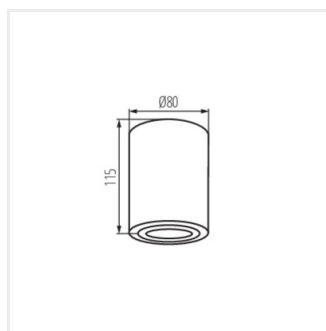

## BORD XS

---

Oprawa sufitowa punktowa

BORD XS DLP-50-B

BORD XS DLP-50-W

BORD XS DLP-50