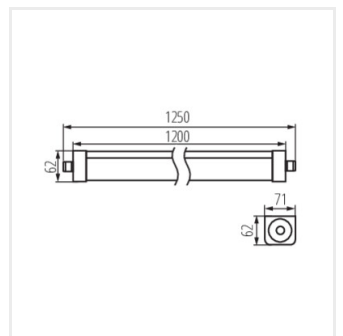

TP STRONG LED 48W