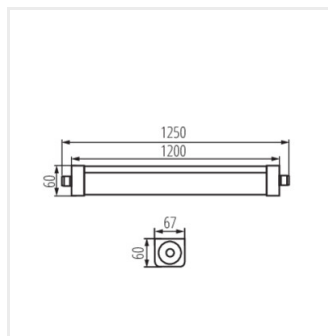

TP STRONG 60W 12 NW

TP STRONG LED 37W-NW

TP STRONG LED 60W-NW

TP STRONG LED 48W-NW

TP STRONG LED 75W-NW

TP STRONG LED 90W-NW

TP STRONG 60W 12 NW

TP STRONG LED 37W