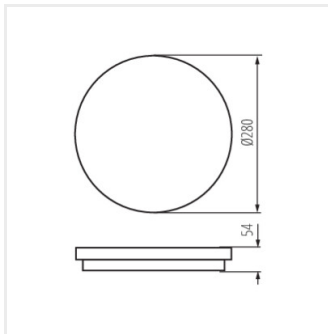

STIVI LED 24W-NW-O

STIVI LED 24W-NW-O-SE

STIVI LED 36W-NW-O

STIVI LED 36W-NW-O-SE

STIVI LED 10W-NW-O

STIVI LED 10W-NW-O-SE

STIVI LED 15W-NW-O

STIVI LED 15W-NW-O-SE