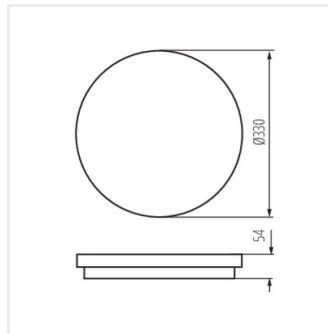

STIVI LED 36W