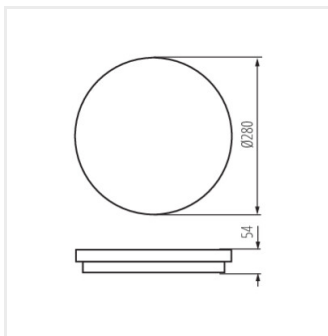

STIVI LED 24W-NW-O

STIVI LED 24W-NW-O-SE

STIVI LED 36W-NW-O

STIVI LED 36W-NW-O-SE

STIVI LED 10W-NW-O

STIVI LED 10W-NW-O-SE

STIVI LED 15W-NW-O

STIVI LED 15W-NW-O-SE