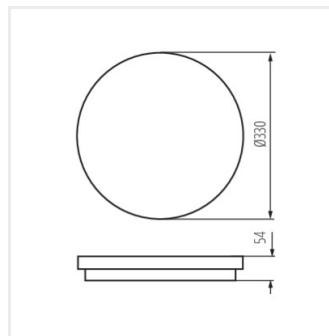

STIVI LED 36W