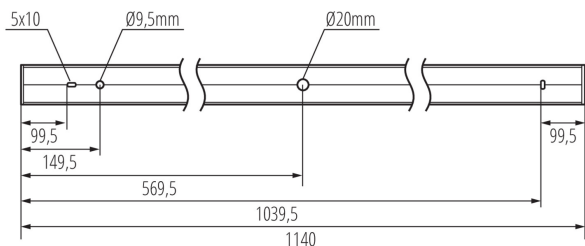

07871

ROPE-NT 150 SINGLE

ROPE-NT 150 SINGLE сталевий трос (одинарний) для підвісних світильників, 2 шт. в комплекті