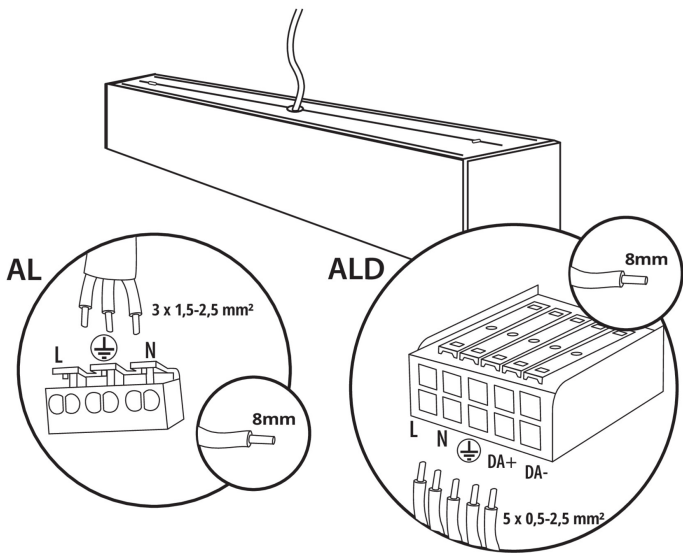

AL-MS-MAT-B-NT

AL-MS-MAT-S-NT

AL-MS-MAT-W-NT

AL-MS-MPR-B-NT

AL-MS-MPR-S-NT

AL-MS-MPR-W-NT

AL-MS-RST-B-NT

AL-MS-RST-W-NT

Аксессуары

32540

ALIN CORD 1F-W

Power supply terminal for ALIN luminaires and tracks, 1-phase, white, 150 cm

32541

ALIN CORD 1F-B

Power supply terminal for ALIN luminaires and tracks, 1-phase, black, 150 cm