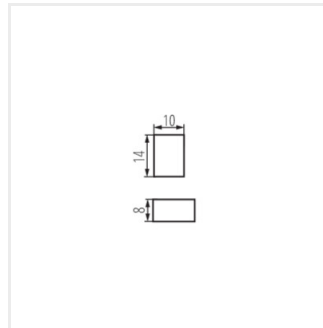

NEON RGB

Accessories Neon LED

NEON RGB MOUNTINGCLIP

NEON RGB END CAP HOLE

NEON RGB END CAP

NEON RGB MOUNTINGCLIP

NEON RGB END CAP HOLE

NEON RGB END CAP