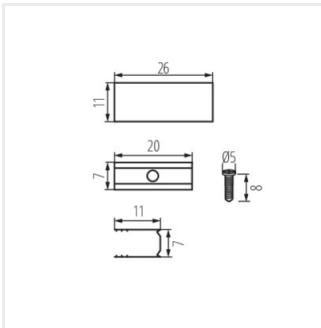

NEON RGB

Accessories Neon LED

NEON RGB MOUNTINGCLIP

NEON RGB END CAP HOLE

NEON RGB END CAP

NEON RGB MOUNTINGCLIP

NEON RGB END CAP HOLE

NEON RGB END CAP