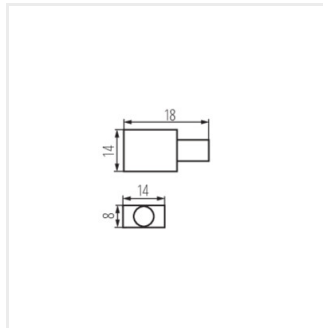

NEON RGB

Accessories Neon LED

NEON RGB MOUNTINGCLIP

NEON RGB END CAP HOLE

NEON RGB END CAP

NEON RGB MOUNTINGCLIP

NEON RGB END CAP HOLE

NEON RGB END CAP