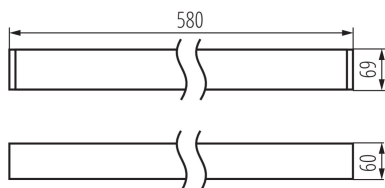

Linear LED luminaire

5905339339232

GENERAL DATA:

Colour: black
Place of assembly: ceiling mounted
Place of application: Indoors
Minimum distance from the illuminated object: 0,5m
Compatible with a dimmer: no
Fixture lighting direction: down
Length [mm]: 580
Width [mm]: 60
Height [mm]: 69
Integrated LED light source: yes

TECHNICAL DATA:

Rated voltage [V]: 220-240 AC
Rated frequency [Hz]: 50
Maximum power [W]: 19
Class of protection against electric shock: I
Lampshade material: plastic
Diode type: LED SMD
Colour temperature: Warm white
Correlated colour temperature [K]: 3000
Colour consistency in McAdam ellipses: ≤ 6
Colour rendering index: 80
Service life [h]: 50000
Luminous-flux-retention factor at the end of rated service life: L90B10
Number of on/off cycles: ≥ 30000
Lighting angle [°]: X85/Y85
Ambient temperature range to which the product can be exposed: 5÷25
Shade type: louvre
Enclosure material: aluminum alloy
Connection type: Self-clamping block
Range of sections of wires used [mm²]: 1,5÷2,5
Lamp-heating time [s]: ≤ 1
Lamp-ignition time [s]: $\leq 0,5$
IP class: 20

LOGISTIC DATA:

Unit of measurement: unit
Packaging method: 1
Number of units in the secondary packaging: 1
Number of units in the packaging: 1
Net unit weight [g]: 1160
Grammage [g]: 1352
Length of a unit pack [cm]: 75

Linear LED luminaire

Width of a unit pack [cm]: 11
Height of a unit pack [cm]: 7
Weight of a cardboard box [kg]: 1.352
Width of a cardboard box [cm]: 11
Height of a cardboard box [cm]: 7
Length of a cardboard box [cm]: 75
Volume of a cardboard box [m³]: 0.005775