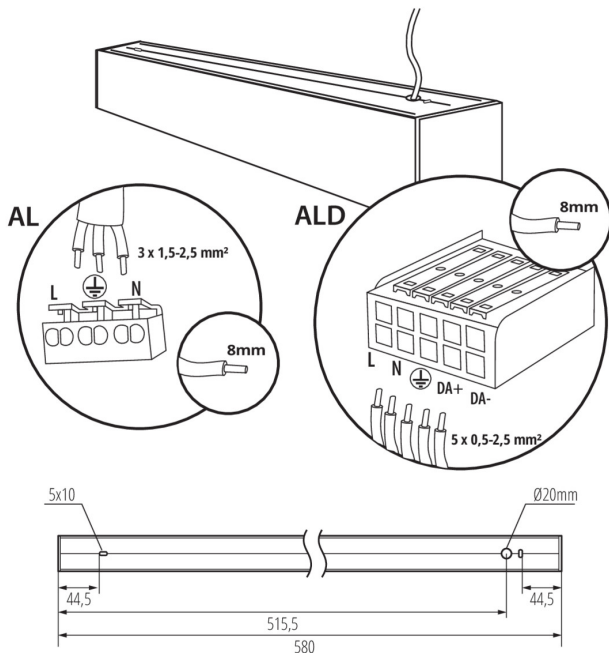

Linear LED luminaire

5905339339232

GENERAL DATA:

Colour: black
Place of assembly: ceiling mounted
Place of application: Indoors
Minimum distance from the illuminated object: 0,5m
Compatible with a dimmer: no
Fixture lighting direction: down
Length [mm]: 580
Width [mm]: 60
Height [mm]: 69
Integrated LED light source: yes

TECHNICAL DATA:

Rated voltage [V]: 220-240 AC
Rated frequency [Hz]: 50
Maximum power [W]: 19
Class of protection against electric shock: I
Lampshade material: plastic
Diode type: LED SMD
Colour temperature: Warm white
Correlated colour temperature [K]: 3000
Colour consistency in McAdam ellipses: ≤ 6
Colour rendering index: 80
Service life [h]: 50000
Luminous-flux-retention factor at the end of rated service life: L90B10
Number of on/off cycles: ≥ 30000
Lighting angle [°]: X85/Y85
Ambient temperature range to which the product can be exposed: 5÷25
Shade type: louvre
Enclosure material: aluminum alloy
Connection type: Self-clamping block
Range of sections of wires used [mm²]: 1,5÷2,5
Lamp-heating time [s]: ≤ 1
Lamp-ignition time [s]: $\leq 0,5$
IP class: 20

LOGISTIC DATA:

Unit of measurement: unit
Packaging method: 1
Number of units in the secondary packaging: 1
Number of units in the packaging: 1
Net unit weight [g]: 1160
Grammage [g]: 1352
Length of a unit pack [cm]: 75

Linear LED luminaire

Width of a unit pack [cm]: 11
Height of a unit pack [cm]: 7
Weight of a cardboard box [kg]: 1.352
Width of a cardboard box [cm]: 11
Height of a cardboard box [cm]: 7
Length of a cardboard box [cm]: 75
Volume of a cardboard box [m³]: 0.005775