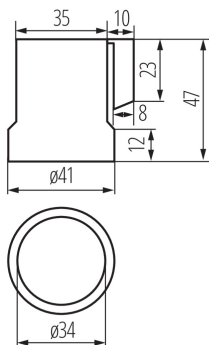

### GENERAL DATA:

**Colour:** grey

**Installation method:** kątownik "L"

**Height [mm]:** 47

### TECHNICAL DATA:

**Rated voltage [V]:** 250 AC

**Rated current [A]:** 4

**Rated frequency [Hz]:** 50

**Cap:** E27

**Connection type:** Terminal block

**Type:** E27

**Maximum operating temperature [°C]:** 180

### LOGISTIC DATA:

**Packaging method:** 20

**Number of units in the secondary packaging:** 20

**Number of units in the packaging:** 400

**Net unit weight [g]:** 58

**Grammage [g]:** 60.63

**Length of a unit pack [cm]:** 4