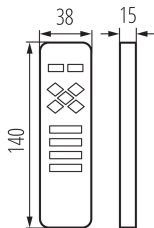

22136 REMOTE 4 MONO/CCT-B

Pilot do taśm LED

5905339221360

GENERAL DATA:

Colour: black

Control: RF 2,4GHz

Batteries included: no

Battery-power supply: yes

TECHNICAL DATA:

Rated voltage [V]: 2 x 1,5 DC

Class of protection against electric shock : III

Material: plastic

Transmitter batteries: 2 x AAA

IP class: 20

Range [m]: max 30

LOGISTIC DATA:

Unit of measurement: unit

Packaging method: 200

Number of units in the secondary packaging : 1

Number of units in the packaging : 200

Net unit weight [g] : 60

Grammage [g] : 87.8

Gross unit weight [g] : 84

Length of a unit pack [cm] : 14.4

Width of a unit pack [cm] : 4.4

Height of a unit pack [cm] : 3

Weight of a cardboard box [kg] : 17.56

Width of a cardboard box [cm] : 34

Height of a cardboard box [cm] : 31

Length of a cardboard box [cm] : 45

Volume of a cardboard box [m³] : 0.04743