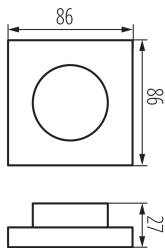

22138 REMOTE L 1 MONO/CCT-W

Pilot do taśm LED

5905339221384

GENERAL DATA:

Colour: white
Control: RF 2,4GHz
Batteries included: no
Battery-power supply: yes

TECHNICAL DATA:

Rated voltage [V]: 3 DC
Class of protection against electric shock : III
Material: plastic
Transmitter batteries: CR2032
IP class: 20
Range [m]: max 30

LOGISTIC DATA:

Unit of measurement: unit
Packaging method: 100
Number of units in the secondary packaging : 1
Number of units in the packaging : 100
Net unit weight [g]: 82
Grammage [g]: 133.1
Gross unit weight [g]: 122.5
Length of a unit pack [cm]: 10.4
Width of a unit pack [cm]: 10.4
Height of a unit pack [cm]: 4.4
Weight of a cardboard box [kg]: 13.31
Width of a cardboard box [cm]: 50
Height of a cardboard box [cm]: 23
Length of a cardboard box [cm] : 54
Volume of a cardboard box [m³]: 0.0621