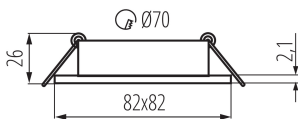

22434 DALLA DTL-B

Ring for spotlight fittings

5905339224347

GENERAL DATA:

Colour: black

Place of assembly: Recessed mount in the ceiling

Place of application: Indoors

Minimum distance from the illuminated object: 0,5m

Decorative ring without a ceramic frame: yes

The product is not suitable to be covered with a heat-insulating material: yes

Length [mm]: 82

Width [mm]: 82

Height [mm]: 21

Assembly hole [mm]: Ø70

TECHNICAL DATA:

Enclosure material: aluminum alloy

Lighting-fixture angle regulation: in one axis

Lighting-fixture angle regulation [°]: 30

IP class: 20

LOGISTIC DATA:

Unit of measurement: unit

Packaging method: 100

Number of units in the secondary packaging: 1