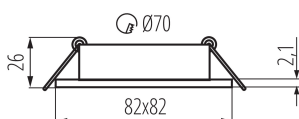

22435 DALLA DTL-W

Ring for spotlight fittings

5905339224354

GENERAL DATA:

Colour: white

Place of assembly: Recessed mount in the ceiling

Place of application: Indoors

Minimum distance from the illuminated object: 0,5m

Decorative ring without a ceramic frame: yes

The product is not suitable to be covered with a heat-insulating material: yes

Length [mm]: 82

Width [mm]: 82

Height [mm]: 21

Assembly hole [mm]: Ø70

TECHNICAL DATA: