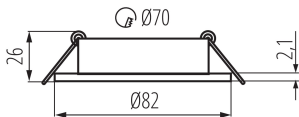

### GENERAL DATA:

**Colour:** white

**Place of assembly:** Recessed mount in the ceiling

**Place of application:** Indoors

**Minimum distance from the illuminated object:** 0,5m

**Decorative ring without a ceramic frame:** yes

**The product is not suitable to be covered with a heat-insulating material:** yes

**Height [mm]:** 21

**Diameter [mm]:** 82

**Assembly hole [mm]:** Ø70