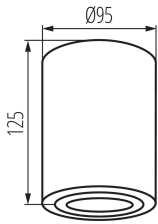

Ceiling-mounted spotlight fitting

5905339225580

MODERN
design

HIGH
quality
finish

Kanlux BORD are popular surface holders. They are characterized by an interesting and expressive shape in the form of a cylinder. Kanlux BORD guarantee exceptional lighting making it possible to emphasize some elements of decor in a room and create pleasant atmosphere. Modern design and elegant simplicity make these holders match both residential interiors and commercial interiors.

GENERAL DATA:

Colour: black / silver

Place of assembly: ceiling mounted

Place of application: Indoors

Minimum distance from the illuminated object : 0,5m

The product is not suitable to be covered with a heat-insulating material: yes

Height [mm]: 125

Diameter [mm]: 95

TECHNICAL DATA:

Rated voltage [V]: 220-240 AC

Rated frequency [Hz]: 50

Maximum power [W]: max 10

Class of protection against electric shock : I

Light source: PAR16

Light source included: no

Cap: GU10

Ambient temperature range to which the product can be exposed: 5÷25

Enclosure material: aluminum alloy

Connection type: Bolt terminal block

Range of sections of wires used [mm²]: 1÷2,5

Lighting-fixture angle regulation : in one axis

Lighting-fixture angle regulation [°]: 25

IP class: 20

LOGISTIC DATA:

Unit of measurement: unit

Packaging method: 20

Number of units in the secondary packaging : 1

Number of units in the packaging : 20

Net unit weight [g]: 340

Grammage [g]: 414

Gross unit weight [g]: 394

Length of a unit pack [cm]: 10