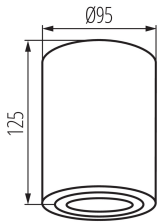

22559 BORD DLP-50-SR/W

Ceiling-mounted spotlight fitting

5905339225597

MODERN
design

HIGH
quality
finish

Kanlux BORD are popular surface holders. They are characterized by an interesting and expressive shape in the form of a cylinder. Kanlux BORD guarantee exceptional lighting making it possible to emphasize some elements of decor in a room and create pleasant atmosphere. Modern design and elegant simplicity make these holders match both residential interiors and commercial interiors.

GENERAL DATA:

Colour: white / silver

Place of assembly: ceiling mounted

Place of application: Indoors

Minimum distance from the illuminated object : 0,5m

The product is not suitable to be covered with a heat-insulating material: yes

Height [mm]: 125

Diameter [mm]: 95

TECHNICAL DATA:

Rated voltage [V]: 220-240 AC

Rated frequency [Hz]: 50

Maximum power [W]: max 10

Class of protection against electric shock : I

Light source: PAR16

Light source included: no

Cap: GU10

Ambient temperature range to which the product can be exposed: 5÷25

Enclosure material: aluminum alloy

Connection type: Bolt terminal block

Range of sections of wires used [mm²]: 1÷2,5

Lighting-fixture angle regulation : in one axis

Lighting-fixture angle regulation [°]: 25

IP class: 20

LOGISTIC DATA:

Unit of measurement: unit

Packaging method: 20

Number of units in the secondary packaging : 1

Number of units in the packaging : 20

Net unit weight [g]: 340

Grammage [g]: 414

Gross unit weight [g]: 394

Length of a unit pack [cm]: 10