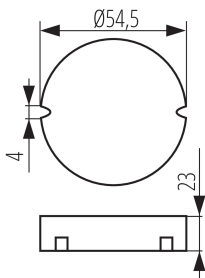

24242 CIRCO N LED 12VDC 10W

CV power supply unit

5905339242426

GENERAL DATA:

Colour: white

Place of application: Indoors

Possibility of installation on a normally flammable surface : yes

Compatible with a dimmer : no

Height [mm]: 23

Diameter [mm]: 54.5

TECHNICAL DATA:

Rated voltage [V]: 220-240 AC

Rated frequency [Hz]: 50

Maximum power [W]: 0-10

Class of protection against electric shock : II

Material: plastic