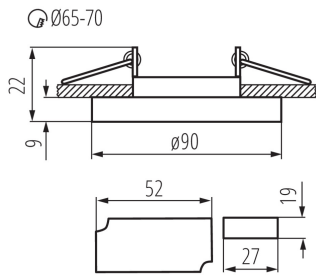

Ambient temperature range to which the product can be exposed: 5÷25

Enclosure material: glass

Connection type: Bolt terminal block

Range of sections of wires used [mm²]: 0,75÷2,5

Lighting-fixture angle regulation: none

IP class: 20

LOGISTIC DATA:

Packaging method: 50

Number of units in the secondary packaging: 1

Number of units in the packaging: 50

Net unit weight [g]: 210

Grammage [g]: 247

Length of a unit pack [cm]: 10.5

Width of a unit pack [cm]: 6

Height of a unit pack [cm]: 10.5

24411 SOREN O-BL

Ceiling-mounted spotlight fitting

Weight of a cardboard box [kg]: 12.35
Width of a cardboard box [cm]: 23
Height of a cardboard box [cm]: 31.5
Length of a cardboard box [cm] : 54
Volume of a cardboard box [m³]: 0.039123