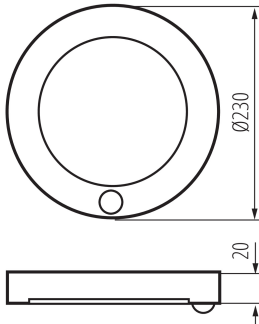

24605 ERGA PIR 17W CCT-B

Downlight fitting

Ambient temperature range to which the product can be exposed: 5÷25

Connection type: Terminal block

Range of sections of wires used [mm²]: 0,5-2,5

IP class: 20

LOGISTIC DATA:

Unit of measurement: unit

Packaging method: 10

Number of units in the secondary packaging: 1

Number of units in the packaging: 10

Net unit weight [g]: 414

Grammage [g]: 555

Gross unit weight [g]: 510

Length of a unit pack [cm]: 24

Width of a unit pack [cm]: 4.5

Height of a unit pack [cm]: 24

Weight of a cardboard box [kg]: 5.55

Width of a cardboard box [cm]: 26.5

Height of a cardboard box [cm]: 27

Length of a cardboard box [cm]: 46

Volume of a cardboard box [m³]: 0.032913