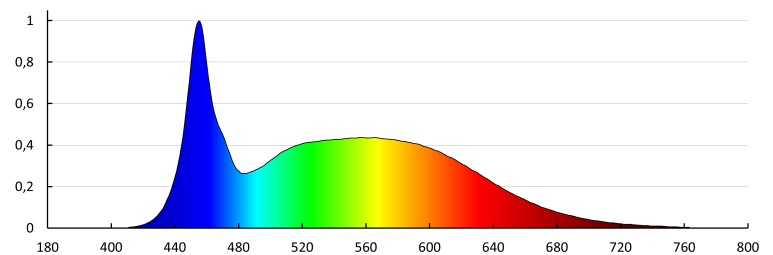

ADDITIONAL INFORMATION:

- 5 years Warranty under the terms of the warranty statement, available on our website

Date of issue: 09.03.2025, 12:22

We reserve the right to make technical changes. The data contained in this material are not legally binding.

Photometry: the results obtained from testing were from a specific sample.

Kanlux S.A. ul. Objazdowa 1-3, 41-922 Radzionków, Poland kanlux@kanlux.com