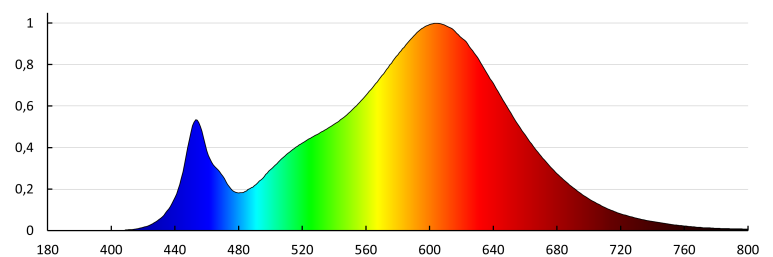

ADDITIONAL INFORMATION:

- 5 years Warranty under the terms of the warranty statement, available on our website

Date of issue: 09.03.2025, 12:22

We reserve the right to make technical changes. The data contained in this material are not legally binding.

Photometry: the results obtained from testing were from a specific sample.

Kanlux S.A. ul. Objazdowa 1-3, 41-922 Radzionków, Poland kanlux@kanlux.com