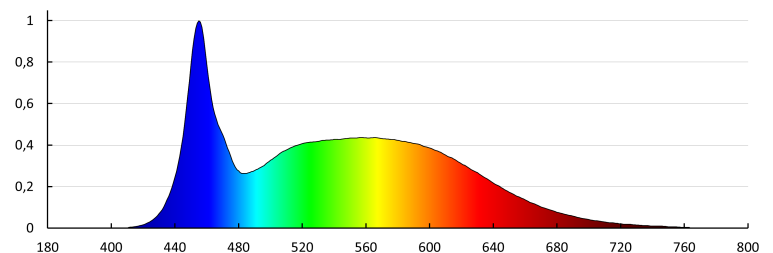

ADDITIONAL INFORMATION:

- 5 years Warranty under the terms of the warranty statement, available on our website

Date of issue: 09.03.2025, 12:23

We reserve the right to make technical changes. The data contained in this material are not legally binding.

Photometry: the results obtained from testing were from a specific sample.

Kanlux S.A. ul. Objazdowa 1-3, 41-922 Radzionków, Poland kanlux@kanlux.com