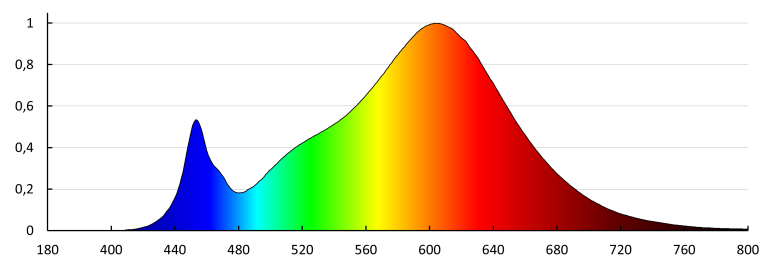

ADDITIONAL INFORMATION:

- 5 years Warranty under the terms of the warranty statement, available on our website

Date of issue: 09.03.2025, 12:23

We reserve the right to make technical changes. The data contained in this material are not legally binding.

Photometry: the results obtained from testing were from a specific sample.

Kanlux S.A. ul. Objazdowa 1-3, 41-922 Radzionków, Poland kanlux@kanlux.com