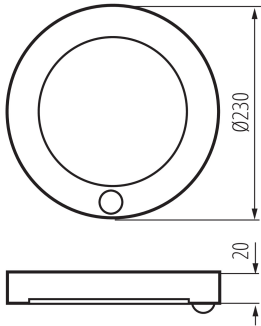

### GENERAL DATA:

**Colour:** white

**Place of assembly:** wall mounted, ceiling mounted

**Place of application:** Indoors

**Minimum distance from the illuminated object:** 0,5m

**Compatible with a dimmer:** no

**The product is not suitable to be covered with a heat-insulating material:** yes

**Height [mm]:** 20

**Diameter [mm]:** 230

**Mercury content in the lamp [mg]:** 0

**Integrated LED light source:** yes

## 24606 ERGA PIR 17W CCT-W

Downlight fitting

**Ambient temperature range to which the product can be exposed:** 5÷25

**Connection type:** Terminal block

**Range of sections of wires used [mm<sup>2</sup>]:** 0,5-2,5