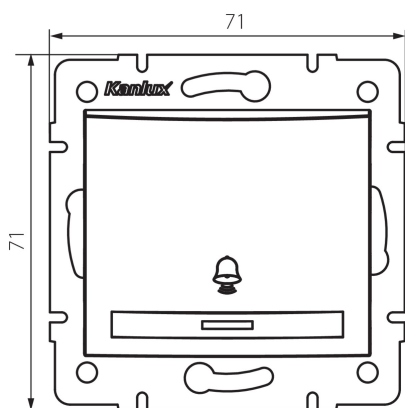

24720 DOMO 01-1080-202 bi

Bell push switch with LED

5905339247209

GENERAL DATA:

Colour: white

Place of assembly: Recessed mount in the wall

Highlighting: yes

Width [mm]: 71

Height [mm]: 71

Diameter of an installation box: 60

Installation depth: 25

TECHNICAL DATA:

Rated voltage [V]: 250 AC

Material: PC

Material of contacts: CuSn94

Terminal type: Quick-fit coupling

Plastic: PC

Number of levers: 1

Rated current [AX]: 10

IP class: 20

LOGISTIC DATA:

Packaging method: 10

Number of units in the secondary packaging: 10

Number of units in the packaging: 120