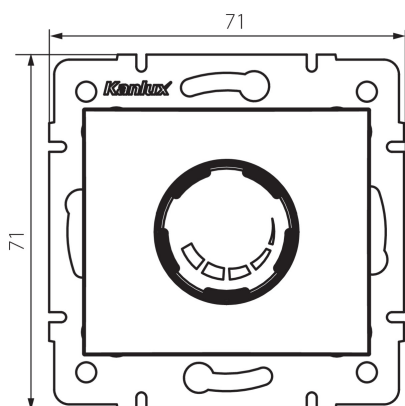

### GENERAL DATA:

**Colour:** white

**Place of assembly:** Recessed mount in the wall

**Place of application:** Indoors

**Width [mm]:** 71

**Height [mm]:** 71

**Diameter of an installation box:** 60

**Connection type:** Bolt terminal block

**Terminal type:** Screw terminal

**Plastic:** PC

**IP class:** 20