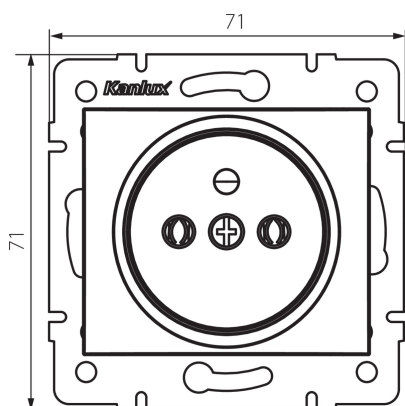

24736 DOMO 01-1252-134 czw.

Type E single power socket (DATA)

5905339247360

GENERAL DATA:

Colour: red
Place of assembly: Recessed mount in the wall
Width [mm]: 71
Height [mm]: 71
Diameter of an installation box: 60
Installation depth: 25
Number of sockets: 1

TECHNICAL DATA:

Rated voltage [V]: 250 AC
Rated current [A]: 16
Class of protection against electric shock: I
Material: PC
Material of contacts: CuSn94
Earthing type: Type E
Terminal type: Screw terminal
Plastic: PC
IP class: 20

LOGISTIC DATA:

Packaging method: 10
Number of units in the secondary packaging: 10
Number of units in the packaging: 120
Net unit weight [g]: 68
Grammage [g]: 80.58
Length of a unit pack [cm]: 10
Width of a unit pack [cm]: 5
Height of a unit pack [cm]: 14
Weight of a cardboard box [kg]: 9.6696
Width of a cardboard box [cm]: 25.5
Height of a cardboard box [cm]: 32
Length of a cardboard box [cm]: 44
Volume of a cardboard box [m³]: 0.035904

24736 DOMO 01-1252-134 czw.

Type E single power socket (DATA)