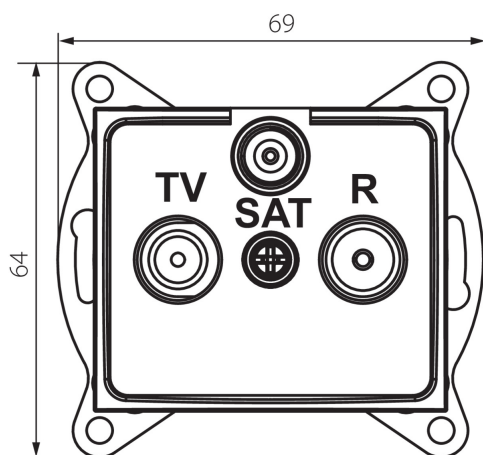

24747 DOMO 01-1340-002 bi

Radio/TV/SAT loop-through wall socket

5905339247476

GENERAL DATA:

Colour: white

Place of assembly: Recessed mount in the wall

Width [mm]: 69

Height [mm]: 64

Diameter of an installation box: 60

Number of sockets: 3

TECHNICAL DATA:

Material: PC

Socket type: RTV-Sat pass-through

Plastic: PC

IP class: 20

LOGISTIC DATA:

Packaging method: 10

Number of units in the secondary packaging: 10

Number of units in the packaging: 120

Net unit weight [g]: 96

Grammage [g]: 108.67

Length of a unit pack [cm]: 10

Width of a unit pack [cm]: 4