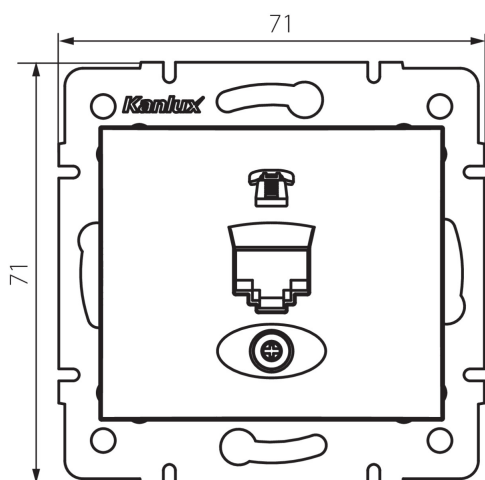

24751 DOMO 01-1370-002 bi

Numeric Telephone Socket Outlet (RJ11) -1 Gang

5905339247513

GENERAL DATA:

Colour: white

Place of assembly: Recessed mount in the wall

Width [mm]: 71

Height [mm]: 71

Diameter of an installation box: 60

Number of sockets: 1

TECHNICAL DATA:

Material: PC

Socket type: single telephone RJ11

Plastic: PC

IP class: 20

LOGISTIC DATA:

Packaging method: 10

Number of units in the secondary packaging: 10

Number of units in the packaging: 120

Net unit weight [g]: 56

Grammage [g]: 68.5

Length of a unit pack [cm]: 10

Width of a unit pack [cm]: 4