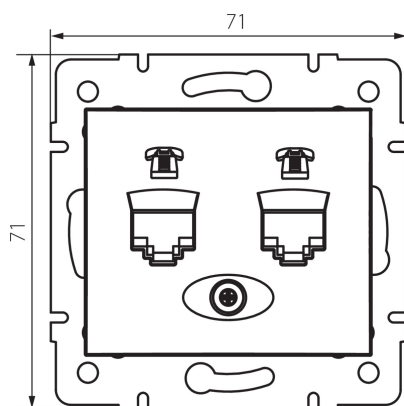

## 24752 DOMO 01-1380-002 bi

Double Numeric Telephone Socket Outlet (2pcs RJ11)

5905339247520

### GENERAL DATA:

**Colour:** white

**Place of assembly:** Recessed mount in the wall

**Width [mm]:** 71

**Height [mm]:** 71

**Diameter of an installation box:** 60

**Number of sockets:** 2

### TECHNICAL DATA:

**Material:** PC

**Socket type:** dual independent telephone 2x RJ11

**Plastic:** PC

**IP class:** 20