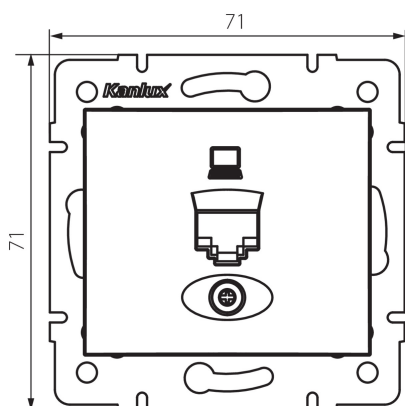

24754 DOMO 01-1400-002 bi

Single computer socket (RJ45Cat 6 Jack)

5905339247544

GENERAL DATA:

Colour: white

Place of assembly: Recessed mount in the wall

Width [mm]: 71

Height [mm]: 71

Diameter of an installation box: 60

Number of sockets: 1

TECHNICAL DATA:

Material: PC

Socket type: single computer RJ45 Cat. 6

Plastic: PC

IP class: 20

LOGISTIC DATA:

Packaging method: 10

Number of units in the secondary packaging: 10

Number of units in the packaging: 120

Net unit weight [g]: 56

Grammage [g]: 68.58

Length of a unit pack [cm]: 9

Width of a unit pack [cm]: 4