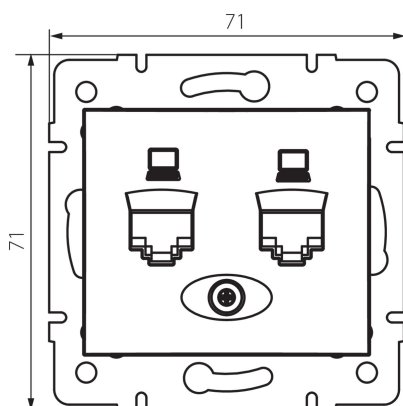

24756 DOMO 01-1420-002 bi

Double computer socket, independent (2x RJ45Cat 6 Jack)

5905339247568

GENERAL DATA:

Colour: white

Place of assembly: Recessed mount in the wall

Width [mm]: 71

Height [mm]: 71

Diameter of an installation box: 60

Number of sockets: 2

TECHNICAL DATA:

Material: PC

Socket type: dual independent computer 2xRJ45 Cat. 6

Plastic: PC

IP class: 20

LOGISTIC DATA:

Packaging method: 10

Number of units in the secondary packaging: 10

Number of units in the packaging: 120

Net unit weight [g]: 64

Grammage [g]: 76.67

Length of a unit pack [cm]: 9

Width of a unit pack [cm]: 5