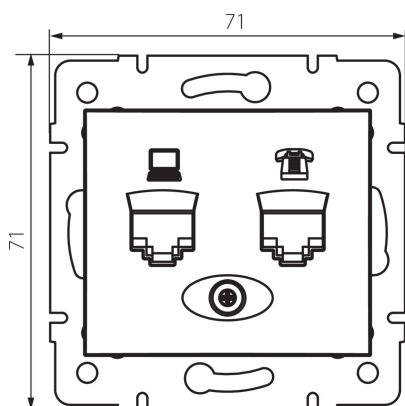

24757 DOMO 01-1430-002 bi

Computer and telephone socket (RJ45 Cat 5e+RJ11)

5905339247575

GENERAL DATA:

Colour: white

Place of assembly: Recessed mount in the wall

Width [mm]: 71

Height [mm]: 71

Diameter of an installation box: 60

Number of sockets: 2

TECHNICAL DATA:

Material: PC

Socket type: computer-telephone RJ45 Cat. 5e; RJ11

Plastic: PC

IP class: 20

LOGISTIC DATA:

Packaging method: 10

Number of units in the secondary packaging: 10

Number of units in the packaging: 120

Net unit weight [g]: 64

Grammage [g]: 76.67

Length of a unit pack [cm]: 9

Width of a unit pack [cm]: 5

Height of a unit pack [cm]: 13

Weight of a cardboard box [kg]: 9.2004

Width of a cardboard box [cm]: 25.5

Height of a cardboard box [cm]: 32

Length of a cardboard box [cm]: 44

Volume of a cardboard box [m³]: 0.035904