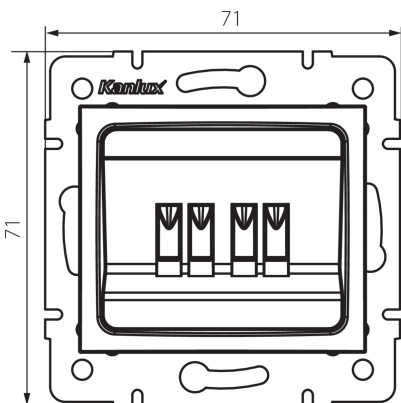

24760 DOMO 01-1820-002 bi

Double loudspeaker socket (4 contacts)

5905339247605

GENERAL DATA:

Colour: white

Place of assembly: Recessed mount in the wall

Width [mm]: 71

Height [mm]: 71

Diameter of an installation box: 60

Number of sockets: 2

TECHNICAL DATA:

Material: PC

Plastic: PC

IP class: 20

LOGISTIC DATA:

Packaging method: 10

Number of units in the secondary packaging: 10

Number of units in the packaging: 120

Net unit weight [g]: 66

Grammage [g]: 78.5

Length of a unit pack [cm]: 10

Width of a unit pack [cm]: 4

Height of a unit pack [cm]: 14