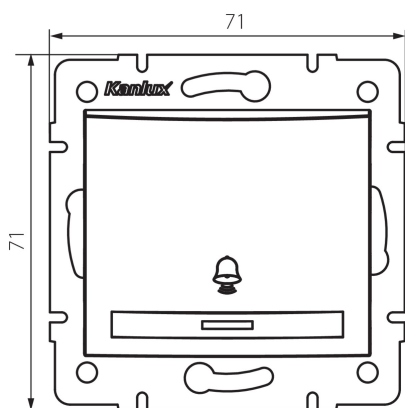

### GENERAL DATA:

**Colour:** Ecrú  
**Place of assembly:** Recessed mount in the wall  
**Highlighting:** Not applicable  
**Width [mm]:** 71  
**Height [mm]:** 71  
**Diameter of an installation box:** 60  
**Installation depth:** 25

### TECHNICAL DATA:

**Rated voltage [V]:** 250 AC  
**Material:** PC  
**Material of contacts:** CuSn94  
**Terminal type:** Quick-fit coupling  
**Plastic:** PC  
**Number of levers:** 1  
**Rated current [AX]:** 10  
**IP class:** 20