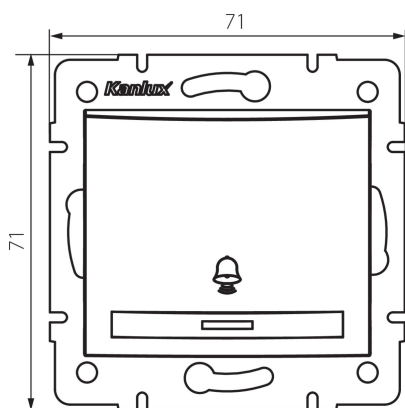

24780 DOMO 01-1080-203 kr

Bell push switch with LED

5905339247803

GENERAL DATA:

Colour: Ecrú
Place of assembly: Recessed mount in the wall
Highlighting: yes
Width [mm]: 71
Height [mm]: 71
Diameter of an installation box: 60
Installation depth: 25

TECHNICAL DATA:

Rated voltage [V]: 250 AC
Material: PC
Material of contacts: CuSn94
Terminal type: Quick-fit coupling
Plastic: PC
Number of levers: 1
Rated current [AX]: 10
IP class: 20

LOGISTIC DATA:

Packaging method: 10
Number of units in the secondary packaging: 10
Number of units in the packaging: 120
Net unit weight [g]: 78
Grammage [g]: 91.75
Length of a unit pack [cm]: 10
Width of a unit pack [cm]: 4
Height of a unit pack [cm]: 14
Weight of a cardboard box [kg]: 11.01
Width of a cardboard box [cm]: 25.5
Height of a cardboard box [cm]: 32
Length of a cardboard box [cm]: 44
Volume of a cardboard box [m³]: 0.035904