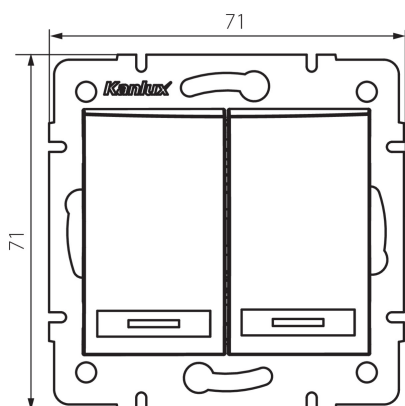

24784 DOMO 01-1120-203 kr

Double One Way Switch - Illuminated

5905339247841

GENERAL DATA:

Colour: Ecrú
Place of assembly: Recessed mount in the wall
Highlighting: yes
Width [mm]: 71
Height [mm]: 71
Diameter of an installation box: 60
Installation depth: 25

TECHNICAL DATA:

Rated voltage [V]: 250 AC
Material: PC
Material of contacts: CuSn94
Terminal type: Quick-fit coupling
Plastic: PC
Number of levers: 2
Rated current [AX]: 10
IP class: 20

LOGISTIC DATA:

Packaging method: 10
Number of units in the secondary packaging: 10
Number of units in the packaging: 120
Net unit weight [g]: 82
Grammage [g]: 95.67
Length of a unit pack [cm]: 10
Width of a unit pack [cm]: 4
Height of a unit pack [cm]: 14
Weight of a cardboard box [kg]: 11.4804
Width of a cardboard box [cm]: 25.5
Height of a cardboard box [cm]: 32
Length of a cardboard box [cm]: 44
Volume of a cardboard box [m³]: 0.035904