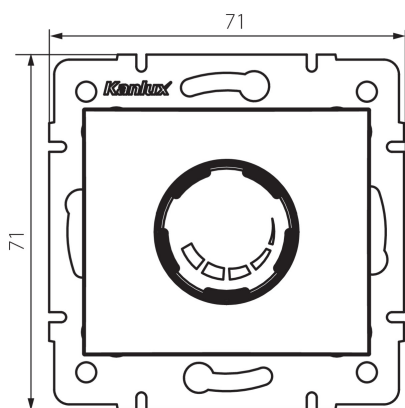

24787 DOMO 01-1160-103 kr

Rotary dimmer 500 W with filter

5905339247872

GENERAL DATA:

Colour: Ecrú

Place of assembly: Recessed mount in the wall

Place of application: Indoors

Width [mm]: 71

Height [mm]: 71

Diameter of an installation box: 60

TECHNICAL DATA:

Rated voltage [V]: 250 AC

Rated frequency [Hz]: 50

Rated power [W]: 500

Class of protection against electric shock: II

Ambient temperature range to which the product can be exposed: 5÷25

Connection type: Bolt terminal block

Terminal type: Screw terminal

Plastic: PC

IP class: 20

LOGISTIC DATA:

Packaging method: 10

Number of units in the secondary packaging: 10

Number of units in the packaging: 120