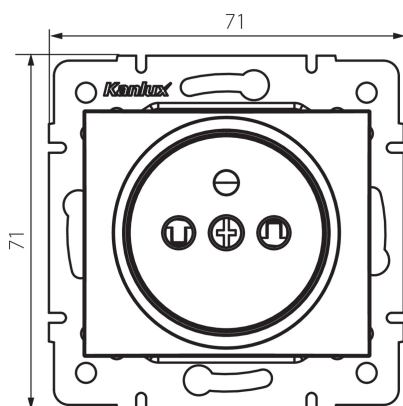

24794 DOMO 01-1250-103 kr

Type E single power socket with contact protection

5905339247940

GENERAL DATA:

Colour: Ecrú
Place of assembly: Recessed mount in the wall
Contact protection: yes
Width [mm]: 71
Height [mm]: 71
Diameter of an installation box: 60
Installation depth: 25
Number of sockets: 1

TECHNICAL DATA:

Rated voltage [V]: 250 AC
Rated current [A]: 16
Class of protection against electric shock: I
Material: PC
Material of contacts: CuSn94
Earthing type: Type E
Terminal type: Screw terminal
Plastic: PC
IP class: 20

LOGISTIC DATA:

Packaging method: 10
Number of units in the secondary packaging: 10
Number of units in the packaging: 120
Net unit weight [g]: 70
Grammage [g]: 83.75
Length of a unit pack [cm]: 10
Width of a unit pack [cm]: 5
Height of a unit pack [cm]: 14
Weight of a cardboard box [kg]: 10.05
Width of a cardboard box [cm]: 25.5
Height of a cardboard box [cm]: 32
Length of a cardboard box [cm]: 44
Volume of a cardboard box [m³]: 0.035904