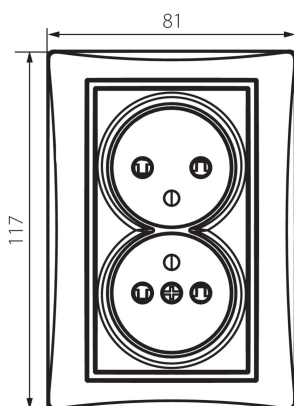

24856 DOMO 01-1260-143 sr

Type E double power socket, complete, with contact protection

5905339248565

GENERAL DATA:

Colour: silver
Place of assembly: Recessed mount in the wall
Contact protection: yes
Width [mm]: 81
Height [mm]: 110
Diameter of an installation box: 68
Installation depth: 25
Number of sockets: 2

TECHNICAL DATA:

Rated voltage [V]: 250 AC
Rated current [A]: 16
Class of protection against electric shock: I
Material: PC
Material of contacts: CuSn94
Earthing type: Type E
Terminal type: Screw terminal
Plastic: PC
IP class: 20

LOGISTIC DATA:

Packaging method: 10
Number of units in the secondary packaging: 10
Number of units in the packaging: 120
Net unit weight [g]: 120
Grammage [g]: 138.42
Length of a unit pack [cm]: 9
Width of a unit pack [cm]: 5
Height of a unit pack [cm]: 18
Weight of a cardboard box [kg]: 16.6104
Width of a cardboard box [cm]: 25
Height of a cardboard box [cm]: 52.5
Length of a cardboard box [cm]: 52
Volume of a cardboard box [m³]: 0.06825

24856 DOMO 01-1260-143 sr

Type E double power socket, complete, with contact protection