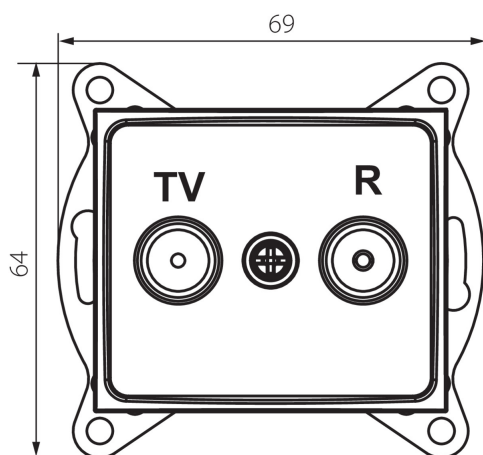

24864 DOMO 01-1330-043 sr

Radio/TV terminal wall socket

5905339248640

GENERAL DATA:

Colour: silver

Place of assembly: Recessed mount in the wall

Width [mm]: 69

Height [mm]: 64

Diameter of an installation box: 60

Number of sockets: 2

TECHNICAL DATA:

Material: PC

Socket type: RTV terminal

Plastic: PC

IP class: 20

LOGISTIC DATA:

Packaging method: 10

Number of units in the secondary packaging: 10

Number of units in the packaging: 120

Net unit weight [g]: 58

Grammage [g]: 102.58

Length of a unit pack [cm]: 10

Width of a unit pack [cm]: 4