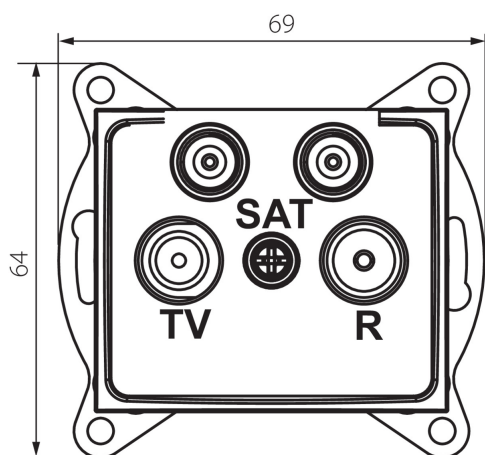

24868 DOMO 01-1590-043 sr

Double Satellite Socket (SAT-SAT-TV-R) End of Line

5905339248688

GENERAL DATA:

Colour: silver

Place of assembly: Recessed mount in the wall

Width [mm]: 69

Height [mm]: 64

Diameter of an installation box: 60

Number of sockets: 4

TECHNICAL DATA:

Material: PC

Socket type: TV - 2xSat terminal

Plastic: PC

IP class: 20

LOGISTIC DATA:

Packaging method: 10

Number of units in the secondary packaging: 10

Number of units in the packaging: 120

Net unit weight [g]: 98

Grammage [g]: 110.58

Length of a unit pack [cm]: 9

Width of a unit pack [cm]: 4