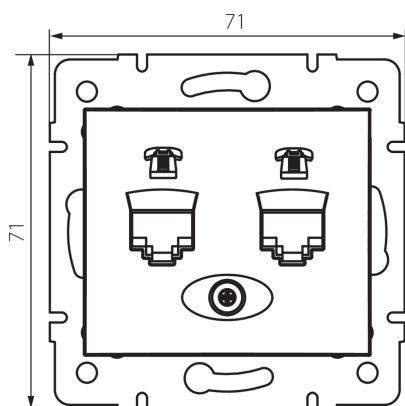

24870 DOMO 01-1380-043 sr

Double Numeric Telephone Socket Outlet (2pcs RJ11)

5905339248701

GENERAL DATA:

Colour: silver

Place of assembly: Recessed mount in the wall

Width [mm]: 71

Height [mm]: 71

Diameter of an installation box: 60

Number of sockets: 2

TECHNICAL DATA:

Material: PC

Socket type: dual independent telephone 2x RJ11

Plastic: PC

IP class: 20

LOGISTIC DATA:

Packaging method: 10

Number of units in the secondary packaging: 10

Number of units in the packaging: 120

Net unit weight [g]: 62

Grammage [g]: 74.58

Length of a unit pack [cm]: 10

Width of a unit pack [cm]: 4.5

Height of a unit pack [cm]: 14

Weight of a cardboard box [kg]: 8.9496

Width of a cardboard box [cm]: 25.5

Height of a cardboard box [cm]: 32

Length of a cardboard box [cm]: 44

Volume of a cardboard box [m³]: 0.035904