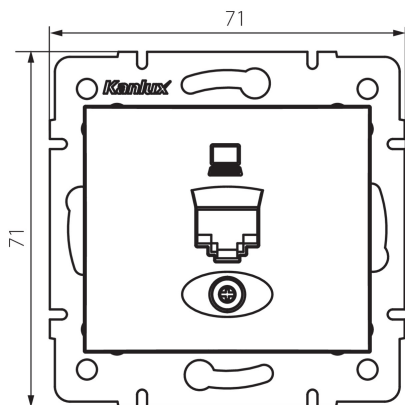

24872 DOMO 01-1400-043 sr

Single computer socket (RJ45Cat 6 Jack)

5905339248725

GENERAL DATA:

Colour: silver
Place of assembly: Recessed mount in the wall
Width [mm]: 71
Height [mm]: 71
Diameter of an installation box: 60
Number of sockets: 1

TECHNICAL DATA:

Material: PC
Socket type: single computer RJ45 Cat. 6
Plastic: PC
IP class: 20

LOGISTIC DATA:

Packaging method: 10
Number of units in the secondary packaging: 10
Number of units in the packaging: 120
Net unit weight [g]: 56
Grammage [g]: 68.58
Length of a unit pack [cm]: 9
Width of a unit pack [cm]: 4
Height of a unit pack [cm]: 13
Weight of a cardboard box [kg]: 8.2296
Width of a cardboard box [cm]: 25.5
Height of a cardboard box [cm]: 32
Length of a cardboard box [cm]: 44
Volume of a cardboard box [m³]: 0.035904