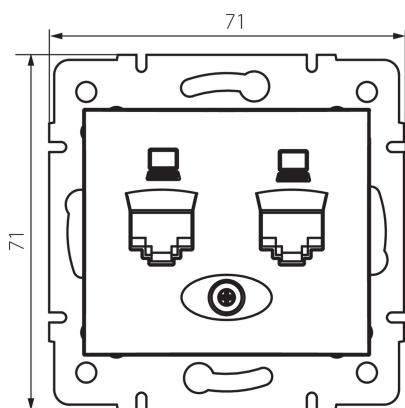

24874 DOMO 01-1420-043 sr

Double computer socket, independent (2x RJ45Cat 6 Jack)

5905339248749

GENERAL DATA:

Colour: silver

Place of assembly: Recessed mount in the wall

Width [mm]: 71

Height [mm]: 71

Diameter of an installation box: 60

Number of sockets: 2

TECHNICAL DATA:

Material: PC

Socket type: dual independent computer 2xRJ45 Cat. 6

Plastic: PC

IP class: 20

LOGISTIC DATA:

Packaging method: 10

Number of units in the secondary packaging: 10

Number of units in the packaging: 120

Net unit weight [g]: 64

Grammage [g]: 76.67

Length of a unit pack [cm]: 9

Width of a unit pack [cm]: 5