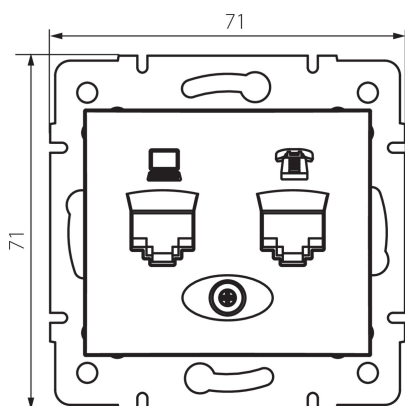

24875 DOMO 01-1430-043 sr

Computer and telephone socket (RJ45 Cat 5e+RJ11)

5905339248756

GENERAL DATA:

Colour: silver

Place of assembly: Recessed mount in the wall

Width [mm]: 71

Height [mm]: 71

Diameter of an installation box: 60

Number of sockets: 2

TECHNICAL DATA:

Material: PC

Socket type: computer-telephone RJ45 Cat. 5e; RJ11

Plastic: PC

IP class: 20

LOGISTIC DATA:

Packaging method: 10

Number of units in the secondary packaging: 10

Number of units in the packaging: 120

Net unit weight [g]: 64

Grammage [g]: 76.67

Length of a unit pack [cm]: 9

Width of a unit pack [cm]: 5

Height of a unit pack [cm]: 13

Weight of a cardboard box [kg]: 9.2004

Width of a cardboard box [cm]: 25.5

Height of a cardboard box [cm]: 32

Length of a cardboard box [cm]: 44

Volume of a cardboard box [m³]: 0.035904