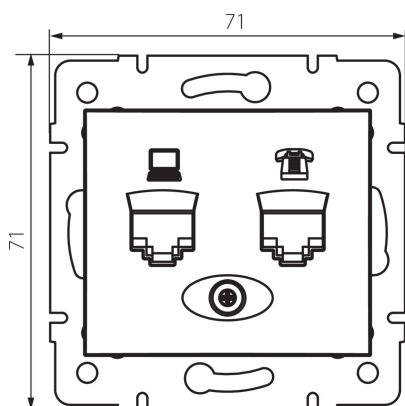

24876 DOMO 01-1440-043 sr

Computer and telephone socket (RJ45 Cat 6+RJ11)

5905339248763

GENERAL DATA:

Colour: silver

Place of assembly: Recessed mount in the wall

Width [mm]: 71

Height [mm]: 71

Diameter of an installation box: 60

Number of sockets: 2

TECHNICAL DATA:

Material: PC

Socket type: computer-telephone RJ45 Cat. 6; RJ11

Plastic: PC

IP class: 20

LOGISTIC DATA:

Packaging method: 10

Number of units in the secondary packaging: 10

Number of units in the packaging: 120

Net unit weight [g]: 64

Grammage [g]: 76.67

Length of a unit pack [cm]: 10

Width of a unit pack [cm]: 5

Height of a unit pack [cm]: 14

Weight of a cardboard box [kg]: 9.2004

Width of a cardboard box [cm]: 25.5

Height of a cardboard box [cm]: 32

Length of a cardboard box [cm]: 44

Volume of a cardboard box [m³]: 0.035904