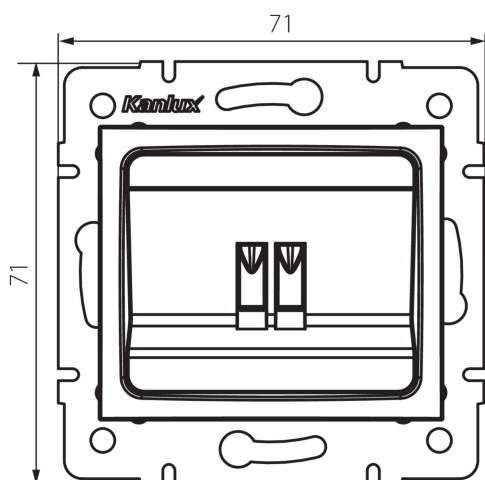

### GENERAL DATA:

**Colour:** silver

**Place of assembly:** Recessed mount in the wall

**Width [mm]:** 71

**Height [mm]:** 71

**Diameter of an installation box:** 60

**Number of sockets:** 1

### TECHNICAL DATA:

**Material:** PC

**Socket type:** single speaker

**Plastic:** PC

**IP class:** 20