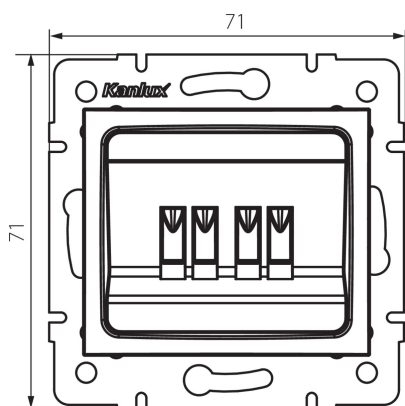

## 24878 DOMO 01-1820-043 sr

Double loudspeaker socket (4 contacts)

5905339248787

### GENERAL DATA:

**Colour:** silver

**Place of assembly:** Recessed mount in the wall

**Width [mm]:** 71

**Height [mm]:** 71

**Diameter of an installation box:** 60

**Number of sockets:** 2

### TECHNICAL DATA:

**Material:** PC

**Plastic:** PC

**IP class:** 20