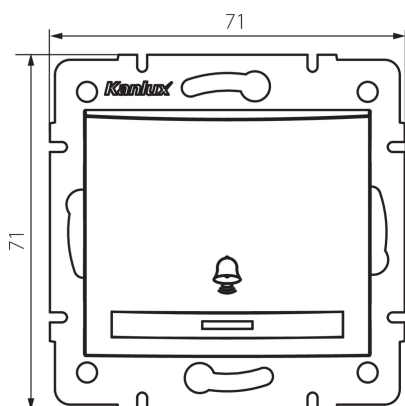

24898 DOMO 01-1080-241 gr

Bell push switch with LED

5905339248985

GENERAL DATA:

Colour: graphite
Place of assembly: Recessed mount in the wall
Highlighting: yes
Width [mm]: 71
Height [mm]: 71
Diameter of an installation box: 60
Installation depth: 25

TECHNICAL DATA:

Rated voltage [V]: 250 AC
Material: PC
Material of contacts: CuSn94
Terminal type: Quick-fit coupling
Plastic: PC
Number of levers: 1
Rated current [AX]: 10
IP class: 20

LOGISTIC DATA:

Packaging method: 10
Number of units in the secondary packaging: 10
Number of units in the packaging: 120
Net unit weight [g]: 78
Grammage [g]: 91.75
Length of a unit pack [cm]: 10
Width of a unit pack [cm]: 4
Height of a unit pack [cm]: 14
Weight of a cardboard box [kg]: 11.01
Width of a cardboard box [cm]: 25.5
Height of a cardboard box [cm]: 32
Length of a cardboard box [cm]: 44
Volume of a cardboard box [m³]: 0.035904