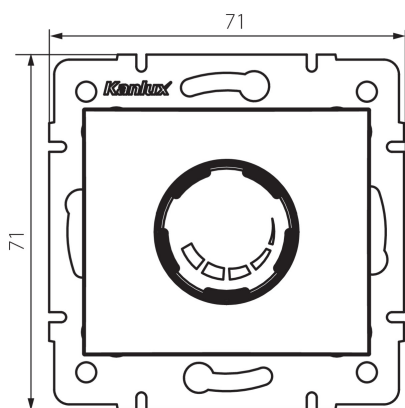

### GENERAL DATA:

**Colour:** graphite

**Place of assembly:** Recessed mount in the wall

**Place of application:** Indoors

**Width [mm]:** 71

**Height [mm]:** 71

**Diameter of an installation box:** 60

**Connection type:** Bolt terminal block

**Terminal type:** Screw terminal

**Plastic:** PC

**IP class:** 20