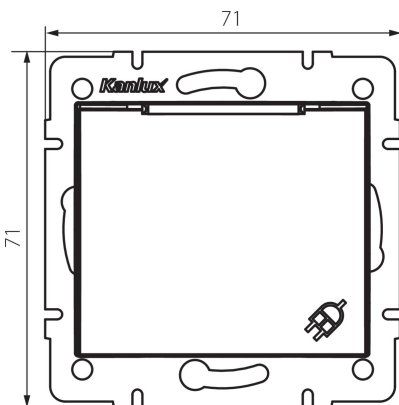

24910 DOMO 01-1560-141 gr

Type E power socket, IP44

5905339249104

GENERAL DATA:

Colour: graphite
Place of assembly: Recessed mount in the wall
Width [mm]: 71
Height [mm]: 71
Diameter of an installation box: 60
Installation depth: 25
Number of sockets: 1

TECHNICAL DATA:

Rated voltage [V]: 250 AC
Rated current [A]: 16
Class of protection against electric shock: I
Material: PC
Material of contacts: CuSn94
Earthing type: Type E
Terminal type: Screw terminal
Plastic: PC
IP class: 44

LOGISTIC DATA:

Packaging method: 10
Number of units in the secondary packaging: 10
Number of units in the packaging: 120
Net unit weight [g]: 82
Grammage [g]: 97.17
Length of a unit pack [cm]: 10
Width of a unit pack [cm]: 5
Height of a unit pack [cm]: 14
Weight of a cardboard box [kg]: 11.6604
Width of a cardboard box [cm]: 26.5
Height of a cardboard box [cm]: 32
Length of a cardboard box [cm]: 44
Volume of a cardboard box [m³]: 0.037312

24910 DOMO 01-1560-141 gr

Type E power socket, IP44