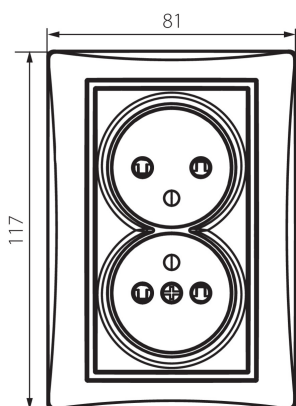

## 24915 DOMO 01-1260-141 gr

Type E double power socket, complete, with contact protection

5905339249159

### GENERAL DATA:

**Colour:** graphite  
**Place of assembly:** Recessed mount in the wall  
**Contact protection:** yes  
**Width [mm]:** 81  
**Height [mm]:** 110  
**Diameter of an installation box:** 68  
**Installation depth:** 25  
**Number of sockets:** 2

### TECHNICAL DATA:

**Rated voltage [V]:** 250 AC  
**Rated current [A]:** 16  
**Class of protection against electric shock:** I  
**Material:** PC  
**Material of contacts:** CuSn94  
**Earthing type:** Type E  
**Terminal type:** Screw terminal  
**Plastic:** PC  
**IP class:** 20

## **24915** DOMO 01-1260-141 gr

---

Type E double power socket, complete, with contact protection